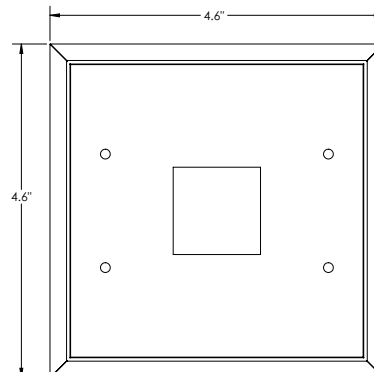

## DESCRIPTION

The Airelight™ Square 4.0 Flush Trim Kit provides an optimal solution for embedded lighting applications. Designed for ease of installation the Flush Trim Kit provides ultimate flexibility in the lighting design process. Using a simple spring clip system, the Trim Kit can be installed in dry wall, ceiling tile, and similar building materials. Once the trim kit is in place, the magnetic connection of the Airelight™ Square completes the installation effortlessly.

## SPECIFICATIONS

P/N	41919 (White), 73160 (Black)
Material	Galvanized Steel
Finish	Powder Coat (White, Black)
Dimensions	4.6" x 4.6" x 0.5" (W x L x H)