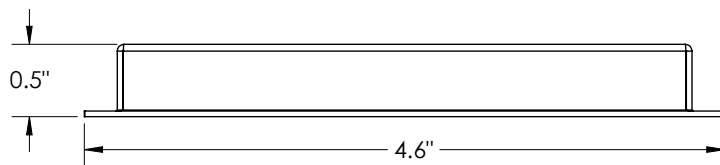

# TRIM KIT\_FLUSH (AIRELIGHT™ SQUARE 4.0)

TRIM KIT\_FLUSH (AIRELIGHT™ SQUARE 4.0)

## DESCRIPTION

The Airelight™ Square 4.0 Flush Trim Kit provides an optimal solution for embedded lighting applications. Designed for ease of installation the Flush Trim Kit provides ultimate flexibility in the lighting design process. Using a simple spring clip system, the Trim Kit can be installed in dry wall, ceiling tile, and similar building materials. Once the trim kit is in place, the magnetic connection of the Airelight™ Square completes the installation effortlessly.

## SPECIFICATIONS

P/N	41919 (White), 73160 (Black)
Material	Galvanized Steel
Finish	Powder Coat (White, Black)
Dimensions	4.6" x 4.6" x 0.5" (W x L x H)