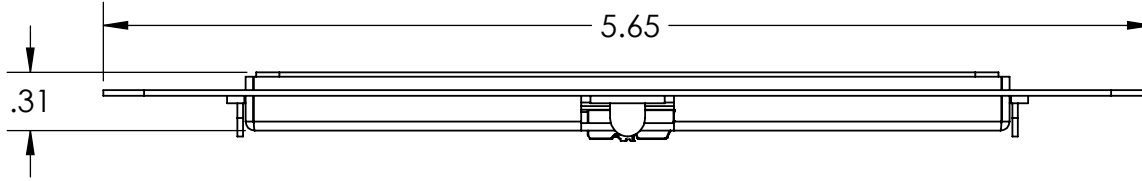

TRIM KIT_MUD-IN (AIRELIGHT™ SQUARE 4.0)

DESCRIPTION

The Airelight™ Square 4.0 Mud-In Trim Kit provides an optimal choice for lighting solutions in drywall surfaces. With a low profile, the Mud-In Trim Kit can be installed easily and accommodates small wall cavity spaces when necessary. The minimalistic look of Mud-In Trim Kit blends effortlessly into wall and ceiling surfaces. Once the trim kit is in place, the magnetic connection of the Airelight™ Square completes the installation effortlessly.

Applications: Embedded drywall lighting for Office, Retail, Residential, Industrial, etc.

SPECIFICATIONS

P/N	73946
Material	Steel
Color	White
Dimensions	5.65" x 5.65" x 0.31" (L x W x H)