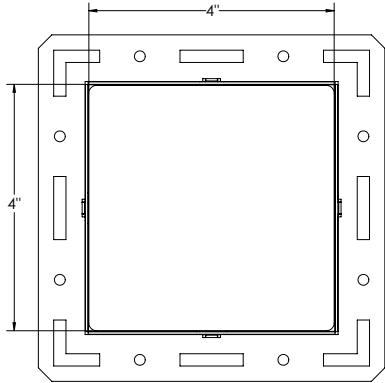

TRIM KIT_MUD-IN (AIRELIGHT™ SQUARE 4.0)

DESCRIPTION

The Airelight™ Square 4.0 Mud-In Trim Kit provides an optimal choice for lighting solutions in drywall surfaces. With a low profile, the Mud-In Trim Kit can be installed easily and accommodates small wall cavity spaces when necessary. The minimalistic look of Mud-In Trim Kit blends effortlessly into wall and ceiling surfaces. Once the trim kit is in place, the magnetic connection of the Airelight™ Square completes the installation effortlessly.

Applications: Embedded drywall lighting for Office, Retail, Residential, Industrial, etc.

SPECIFICATIONS

P/N	73946
Material	Steel
Color	White
Dimensions	5.65" x 5.65" x 0.31" (L x W x H)