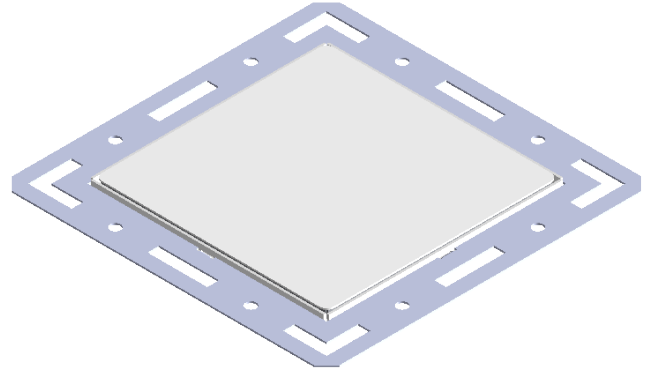

TRIM KIT_MUD-IN (AIRELIGHT™ SQUARE 4.0)

DESCRIPTION

The Airelight™ Square 4.0 Mud-In Trim Kit provides an optimal choice for lighting solutions in drywall surfaces. With a low profile, the Mud-In Trim Kit can be installed easily and accommodates small wall cavity spaces when necessary. The minimalistic look of Mud-In Trim Kit blends effortlessly into wall and ceiling surfaces. Once the trim kit is in place, the magnetic connection of the Airelight™ Square completes the installation effortlessly.

Applications: Embedded drywall lighting for Office, Retail, Residential, Industrial, etc.

SPECIFICATIONS

P/N	73946
Material	Steel
Color	White
Dimensions	5.65" x 5.65" x 0.31" (L x W x H)